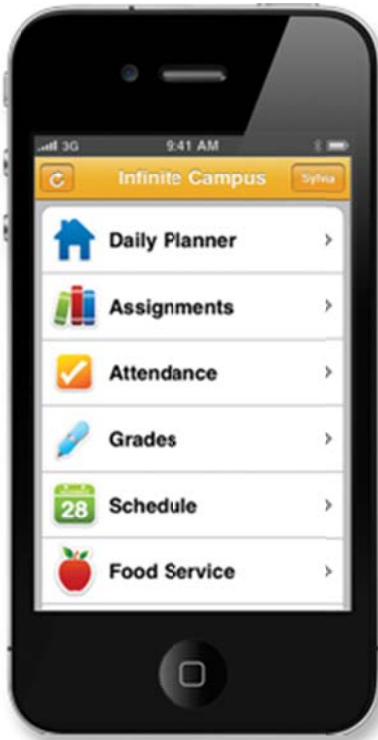

Instructions for Downloading the Infinite Campus Mobile Portal App for Android and iPhone Users

**One Touch.
Tons of Info.**

Step 1

Download the App

Download the Infinite Campus Mobile Portal application from any of the following app stores:

Step 2

Launch the App and Enter in the District ID

Select Settings.

Enter the Ware County Schools District ID: **NFDLGQ**

Select Next/Go.

Step 3

Enter Portal Account Information to Sign In

Enter your Campus Portal username and password.

Select Go/Sign In.

Once you are signed in, click Infinite Campus to view categories.

The Campus Portal app provides anytime, anywhere access to the following categories:

Daily Planner: Allows student to know exactly when and where they need to be and to see upcoming assignments for each class.

Assignments: Provides detailed information about what students are, were, or will be expected to do in each class.

Attendance: Provides both summary and detail information about absences and tardies.

Grades: Provides immediate access to the important metrics of success and allows parents and students to drill down to assignments that make up a particular grade.