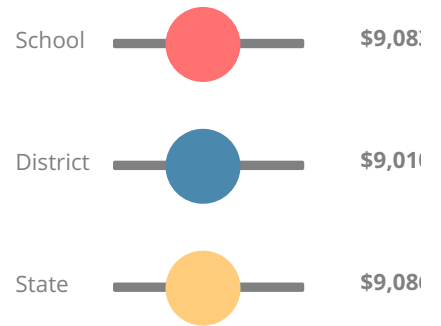

School Wide

B
87.4

Year	Ware County High School
2017	B
2016	B
2015	B
2014	C
2013	C

Grade conversion	
A	90 - 100
B	80 - 89.9
C	70 - 79.9
D	60 - 69.9
F	0 - 59.9

CCRPI Single Score

Student Mobility Rate

11.5%

School Climate Star Rating

Financial Efficiency Star Rating

Per Pupil Expenditures

Race/Ethnicity

- Asian/Pacific Islander
- American Indian/Alaskan
- Black
- Hispanic
- Multi-racial
- White

Free/Reduced-Price Lunch (FRL)

- FRL
- Not FRL