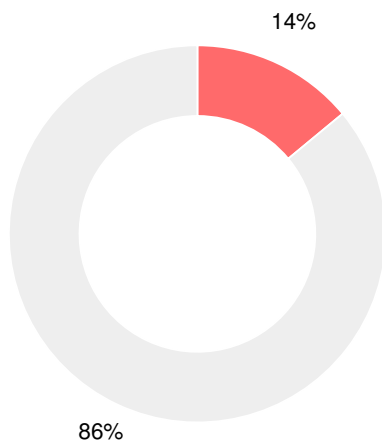

Students with Disability (SWD)

- SWD
- Not SWD