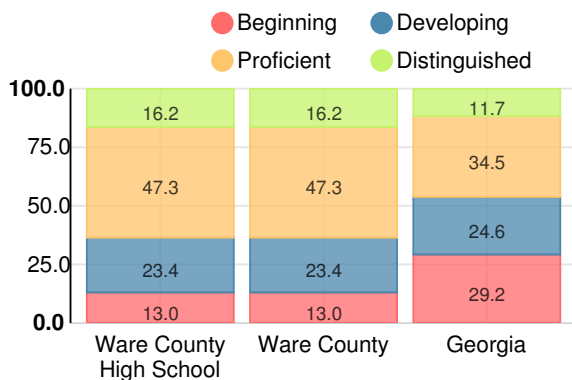

Financial Efficiency Star Rating

Per Pupil Expenditures

Race/Ethnicity

- Asian/Pacific Islander
- American Indian/Alaskan
- Black
- Hispanic
- Multi-racial
- White

Free/Reduced-Price Lunch (FRL)

- FRL
- Not FRL

Students with Disability (SWD)

- SWD
- Not SWD

English Language Learners (ELL)

- ELL
- Not ELL

High School

CCRPI Score

Ware County High School

Indicator	2017
Achievement	36.9
Progress	35.1
Gap	6.7
Challenge	8.7
CCRPI Score	87.4

American Literature & Composition

Percent of students scoring in each performance level on 2017 Georgia Milestones

Coordinate Algebra/Algebra I

Percent of students scoring in each performance level on 2017 Georgia Milestones

Biology

Percent of students scoring in each performance level on 2017 Georgia Milestones

US History

Percent of students scoring in each performance level on 2017 Georgia Milestones

College Readiness

Percent of high school graduates who are college ready