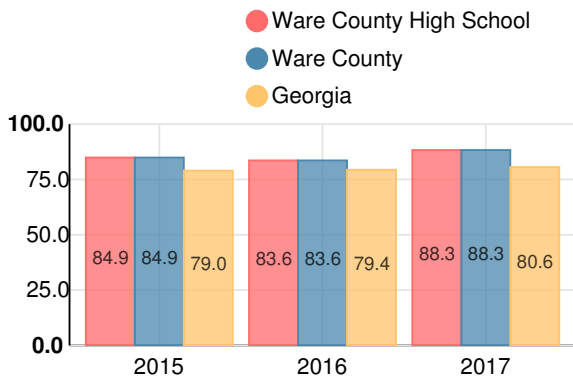

Four-Year Graduation Rate