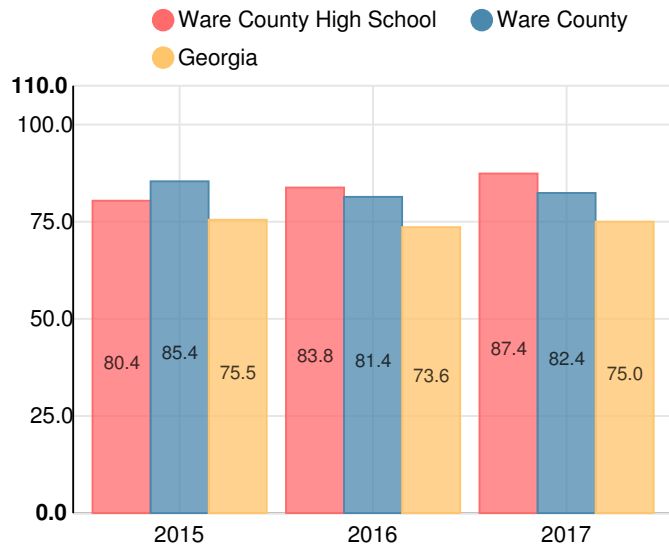

Ware County High School

 700 Victory Dr, Waycross, GA 31503

 (912)287-2351

 Grades: 9-12

 Enrollment: 1578 students

Performance Snapshot

- Ware County High School's **overall performance is higher than 85% of schools in the state** and is higher than its district.
- Its students' **academic growth is higher than 54% of schools in the state.**
- Its **four-year graduation rate is 88.3%**, which is higher than 62% of high schools.
- **64.4% of graduates are college ready.**
- Ware County High School is **Beating the Odds**, meaning that it performs better than similar schools.

School Wide

B
87.4

Year	Ware County High School
2017	B
2016	B
2015	B
2014	C
2013	C

Grade conversion	
A	90 - 100
B	80 - 89.9
C	70 - 79.9
D	60 - 69.9
F	0 - 59.9

CCRPI Single Score

Student Mobility Rate

11.5%

School Climate Star Rating