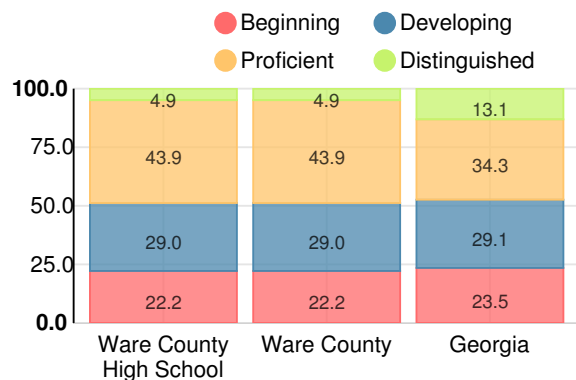

Financial Efficiency Star Rating

Per Pupil Expenditures

Race/Ethnicity

- Asian/Pacific Islander
- American Indian/Alaskan
- Black
- Hispanic
- Multi-racial
- White

Free/Reduced-Price Lunch (FRL)

- FRL
- Not FRL

Students with Disability (SWD)

- SWD
- Not SWD

English Language Learners (ELL)

- ELL
- Not ELL

High School

CCRPI Score

Ware County High School

Indicator	2017
Achievement	36.9
Progress	35.1
Gap	6.7
Challenge	8.7
CCRPI Score	87.4

American Literature & Composition

Percent of students scoring in each performance level on 2017 Georgia Milestones

Coordinate Algebra/Algebra I

Percent of students scoring in each performance level on 2017 Georgia Milestones

Biology

Percent of students scoring in each performance level on 2017 Georgia Milestones

US History

Percent of students scoring in each performance level on 2017 Georgia Milestones

College Readiness

Percent of high school graduates who are college ready