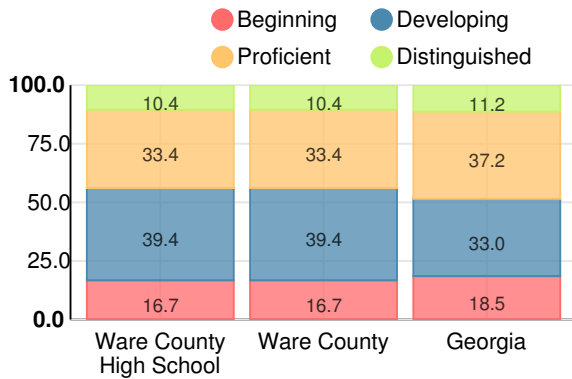

School Wide

B
87.4

Year	Ware County High School
2017	B
2016	B
2015	B
2014	C
2013	C

Grade conversion	
A	90 - 100
B	80 - 89.9
C	70 - 79.9
D	60 - 69.9
F	0 - 59.9

CCRPI Single Score

Student Mobility Rate

11.5%

School Climate Star Rating

Financial Efficiency Star Rating

Per Pupil Expenditures

Race/Ethnicity

- Asian/Pacific Islander
- American Indian/Alaskan
- Black
- Hispanic
- Multi-racial
- White

Free/Reduced-Price Lunch (FRL)

- FRL
- Not FRL

Students with Disability (SWD)

- SWD
- Not SWD

English Language Learners (ELL)

- ELL
- Not ELL

High School

CCRPI Score

Ware County High School

Indicator	2017
Achievement	36.9
Progress	35.1
Gap	6.7
Challenge	8.7
CCRPI Score	87.4

American Literature & Composition

Percent of students scoring in each performance level on 2017 Georgia Milestones

Coordinate Algebra/Algebra I

Percent of students scoring in each performance level on 2017 Georgia Milestones