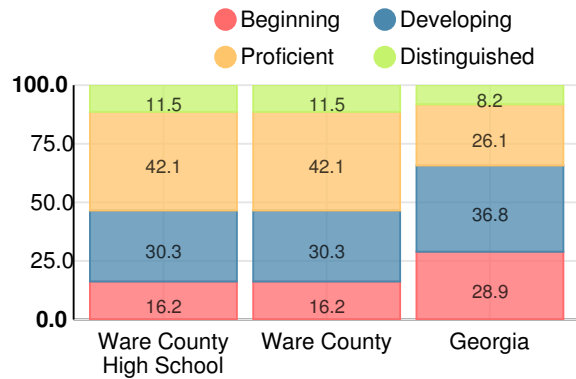

School Wide

B
87.4

Year	Ware County High School
2017	B
2016	B
2015	B
2014	C
2013	C

Grade conversion	
A	90 - 100
B	80 - 89.9
C	70 - 79.9
D	60 - 69.9
F	0 - 59.9

CCRPI Single Score

Student Mobility Rate

11.5%

School Climate Star Rating

Financial Efficiency Star Rating

Per Pupil Expenditures

Race/Ethnicity

- Asian/Pacific Islander
- American Indian/Alaskan
- Black
- Hispanic
- Multi-racial
- White

Free/Reduced-Price Lunch (FRL)

- FRL
- Not FRL

Students with Disability (SWD)

- SWD
- Not SWD

English Language Learners (ELL)

- ELL
- Not ELL

High School

CCRPI Score

Ware County High School

Indicator	2017
Achievement	36.9
Progress	35.1
Gap	6.7
Challenge	8.7
CCRPI Score	87.4

American Literature & Composition

Percent of students scoring in each performance level on 2017 Georgia Milestones

Coordinate Algebra/Algebra I

Percent of students scoring in each performance level on 2017 Georgia Milestones