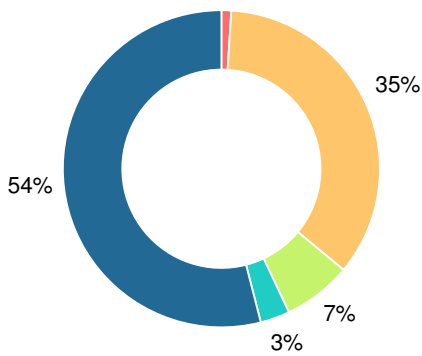

Financial Efficiency Star Rating

Per Pupil Expenditures

Race/Ethnicity

- Asian/Pacific Islander
- American Indian/Alaskan
- Black
- Hispanic
- Multi-racial
- White

Free/Reduced-Price Lunch (FRL)

- FRL
- Not FRL

Students with Disability (SWD)

- SWD
- Not SWD

English Language Learners (ELL)

- ELL
- Not ELL

High School

CCRPI Score

Ware County High School

Indicator	2017
Achievement	36.9
Progress	35.1
Gap	6.7
Challenge	8.7
CCRPI Score	87.4