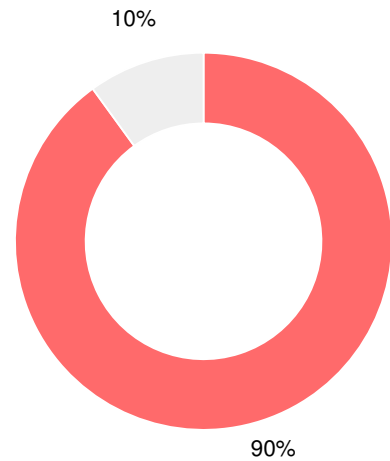

School Wide

B
87.4

Year	Ware County High School
2017	B
2016	B
2015	B
2014	C
2013	C

Grade conversion	
A	90 - 100
B	80 - 89.9
C	70 - 79.9
D	60 - 69.9
F	0 - 59.9

CCRPI Single Score

Student Mobility Rate

11.5%

School Climate Star Rating

Financial Efficiency Star Rating

Per Pupil Expenditures

Race/Ethnicity

- Asian/Pacific Islander
- American Indian/Alaskan
- Black
- Hispanic
- Multi-racial
- White

Free/Reduced-Price Lunch (FRL)

- FRL
- Not FRL

Students with Disability (SWD)

- SWD
- Not SWD

English Language Learners (ELL)

- ELL
- Not ELL

High School

CCRPI Score

Ware County High School

Indicator	2017
Achievement	36.9
Progress	35.1
Gap	6.7
Challenge	8.7
CCRPI Score	87.4