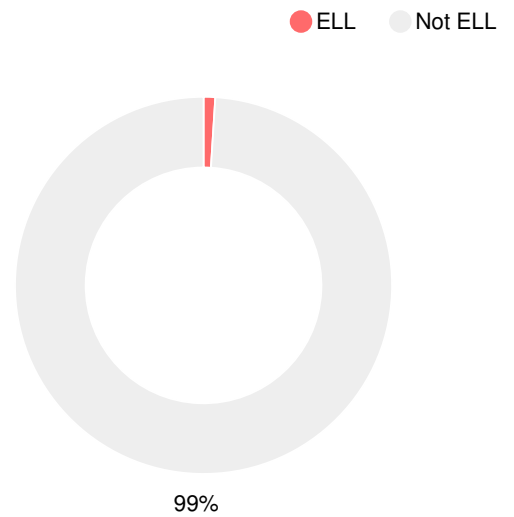

Financial Efficiency Star Rating

Per Pupil Expenditures

Race/Ethnicity

Free/Reduced-Price Lunch (FRL)

Students with Disability (SWD)

English Language Learners (ELL)

Middle School

CCRPI Score

Waycross Middle School

Indicator	2017
Achievement	30.7
Progress	30.1
Gap	3.3
Challenge	3.5
CCRPI Score	67.6

English

Percent of students scoring in each performance level on 2017 Georgia Milestones for middle school grades