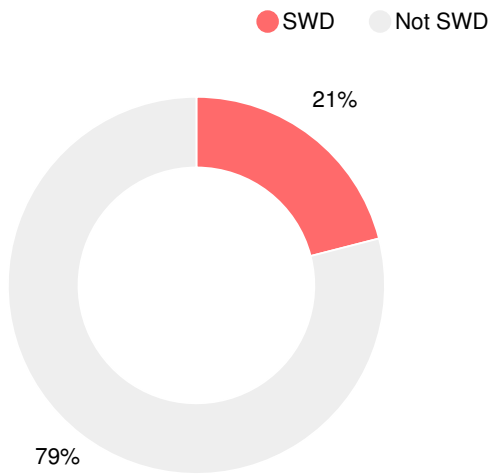

Financial Efficiency Star Rating

Per Pupil Expenditures

Race/Ethnicity

Free/Reduced-Price Lunch (FRL)

Students with Disability (SWD)

English Language Learners (ELL)

Middle School

CCRPI Score

Waycross Middle School

Indicator	2017
Achievement	30.7
Progress	30.1
Gap	3.3
Challenge	3.5
CCRPI Score	67.6

English

Percent of students scoring in each performance level on 2017 Georgia Milestones for middle school grades