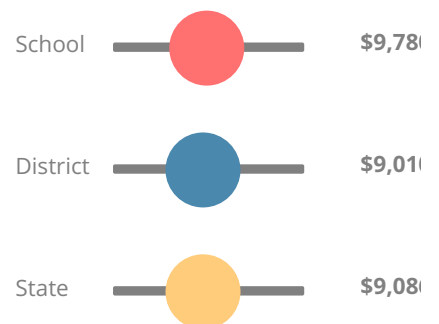

School Wide

D
67.6

Year	Waycross Middle School
2017	D
2016	C
2015	B
2014	B
2013	C

Grade conversion	
A	90 - 100
B	80 - 89.9
C	70 - 79.9
D	60 - 69.9
F	0 - 59.9

CCRPI Single Score

Student Mobility Rate

17.4%

School Climate Star Rating

Financial Efficiency Star Rating

Per Pupil Expenditures

Race/Ethnicity

Free/Reduced-Price Lunch (FRL)

Students with Disability (SWD)

English Language Learners (ELL)

Middle School

CCRPI Score