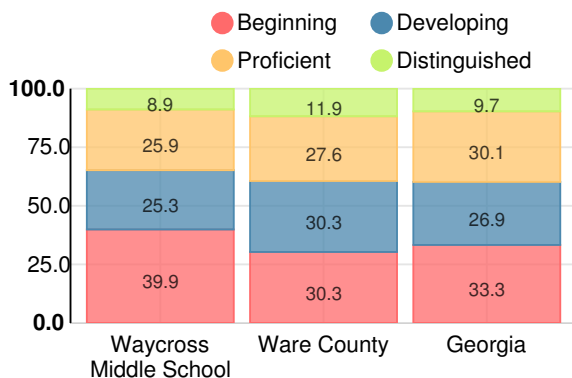

Financial Efficiency Star Rating

Per Pupil Expenditures

Race/Ethnicity

Free/Reduced-Price Lunch (FRL)

Students with Disability (SWD)

English Language Learners (ELL)

Middle School

CCRPI Score

Waycross Middle School

Indicator	2017
Achievement	30.7
Progress	30.1
Gap	3.3
Challenge	3.5
CCRPI Score	67.6

English

Percent of students scoring in each performance level on 2017 Georgia Milestones for middle school grades

Mathematics

Percent of students scoring in each performance level on 2017 Georgia Milestones for middle school grades

Science

Percent of students scoring in each performance level on 2017 Georgia Milestones for middle school grades