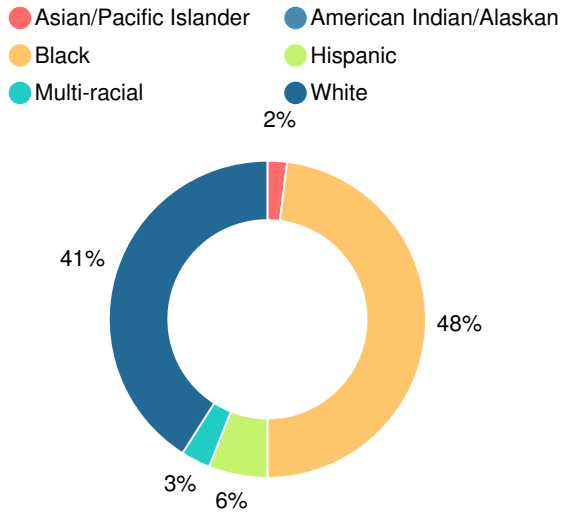

Financial Efficiency Star Rating

Per Pupil Expenditures

Race/Ethnicity

Free/Reduced-Price Lunch (FRL)

Students with Disability (SWD)

English Language Learners (ELL)

Middle School

CCRPI Score