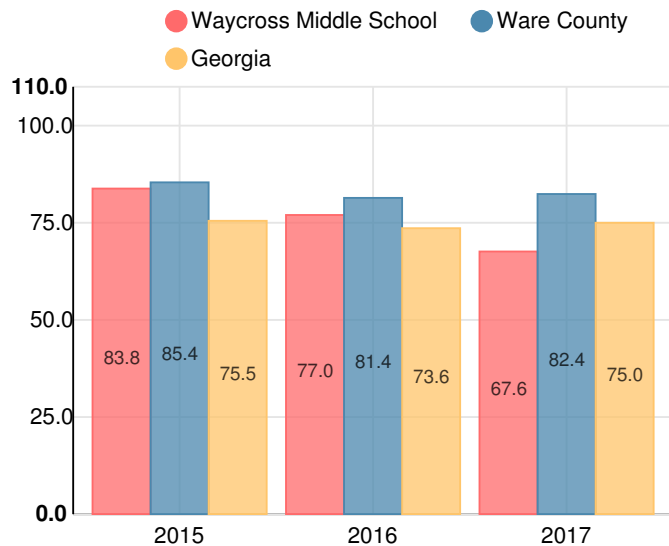

Waycross Middle School

 700 Central Ave, Waycross, GA 31501

 (912)287-2333

 Grades: 6-8

 Enrollment: 560 students

Performance Snapshot

- Waycross Middle School's **overall performance is higher than 30% of schools in the state** and is lower than its district.
- Its students' **academic growth is higher than 12% of schools in the state** and lower than its district.
- 70.4% of its 8th grade students are reading at or above the grade level target.**

School Wide

D
67.6

Year	Waycross Middle School
2017	D
2016	C
2015	B
2014	B
2013	C

Grade conversion	
A	90 - 100
B	80 - 89.9
C	70 - 79.9
D	60 - 69.9
F	0 - 59.9

CCRPI Single Score

Student Mobility Rate

17.4%

School Climate Star Rating