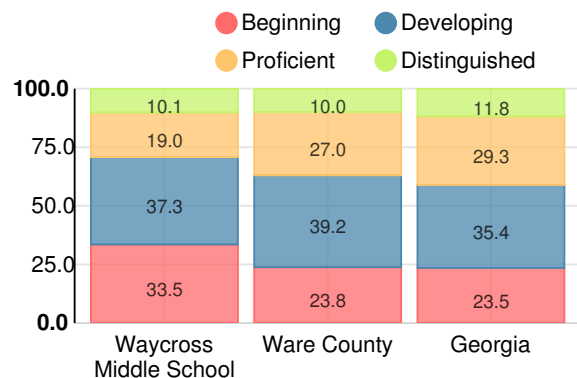

Financial Efficiency Star Rating

Per Pupil Expenditures

Race/Ethnicity

Free/Reduced-Price Lunch (FRL)

Students with Disability (SWD)

English Language Learners (ELL)

Middle School

CCRPI Score

Waycross Middle School

Indicator	2017
Achievement	30.7
Progress	30.1
Gap	3.3
Challenge	3.5
CCRPI Score	67.6

English

Percent of students scoring in each performance level on 2017 Georgia Milestones for middle school grades

Mathematics

Percent of students scoring in each performance level on 2017 Georgia Milestones for middle school grades

Science

Percent of students scoring in each performance level on 2017 Georgia Milestones for middle school grades

Social Studies

Percent of students scoring in each performance level on 2017 Georgia Milestones for middle school grades

**Reading at or above the Grade Level Target
(8th Grade)**

Percent of students in grade 8 achieving Lexile measure greater than 1050