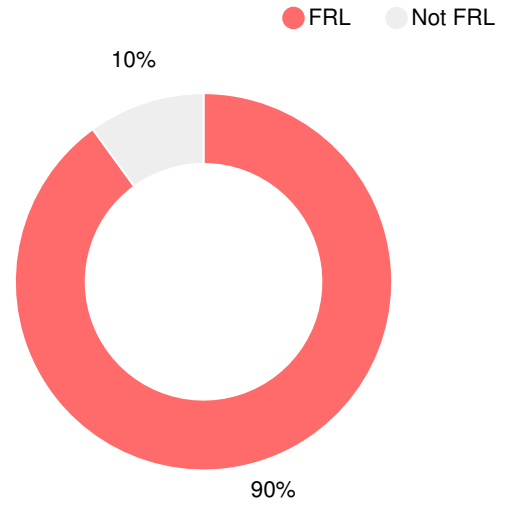

Financial Efficiency Star Rating

Per Pupil Expenditures

Race/Ethnicity

Free/Reduced-Price Lunch (FRL)

Students with Disability (SWD)

English Language Learners (ELL)

Middle School

CCRPI Score

Waycross Middle School

Indicator	2017
Achievement	30.7
Progress	30.1
Gap	3.3
Challenge	3.5
CCRPI Score	67.6

English

Percent of students scoring in each performance level on 2017 Georgia Milestones for middle school grades