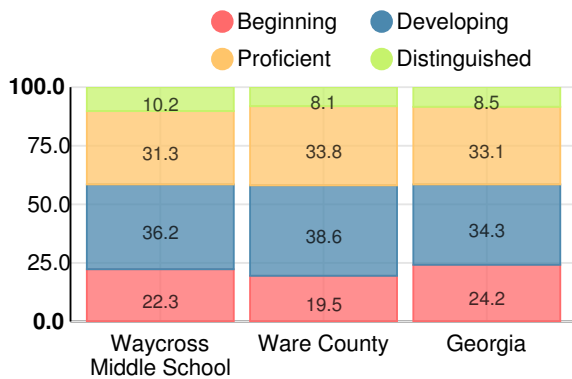

Waycross Middle School

 700 Central Ave, Waycross, GA 31501

 (912)287-2333

 Grades: 6-8

 Enrollment: 560 students

Performance Snapshot

- Waycross Middle School's **overall performance is higher than 30% of schools in the state** and is lower than its district.
- Its students' **academic growth is higher than 12% of schools in the state** and lower than its district.
- 70.4% of its 8th grade students are reading at or above the grade level target.**

School Wide

D
67.6

Year	Waycross Middle School
2017	D
2016	C
2015	B
2014	B
2013	C

Grade conversion	
A	90 - 100
B	80 - 89.9
C	70 - 79.9
D	60 - 69.9
F	0 - 59.9

CCRPI Single Score

Student Mobility Rate

17.4%

School Climate Star Rating

Financial Efficiency Star Rating

Per Pupil Expenditures

Race/Ethnicity

Free/Reduced-Price Lunch (FRL)

Students with Disability (SWD)

English Language Learners (ELL)

Middle School

CCRPI Score

Waycross Middle School

Indicator	2017
Achievement	30.7
Progress	30.1
Gap	3.3
Challenge	3.5
CCRPI Score	67.6

English

Percent of students scoring in each performance level on 2017 Georgia Milestones for middle school grades