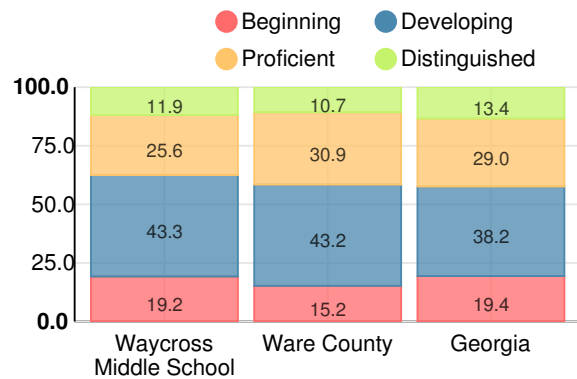

Financial Efficiency Star Rating

Per Pupil Expenditures

Race/Ethnicity

Free/Reduced-Price Lunch (FRL)

Students with Disability (SWD)

English Language Learners (ELL)

Middle School

CCRPI Score

Waycross Middle School

Indicator	2017
Achievement	30.7
Progress	30.1
Gap	3.3
Challenge	3.5
CCRPI Score	67.6

English

Percent of students scoring in each performance level on 2017 Georgia Milestones for middle school grades

Mathematics

Percent of students scoring in each performance level on 2017 Georgia Milestones for middle school grades

Science

Percent of students scoring in each performance level on 2017 Georgia Milestones for middle school grades